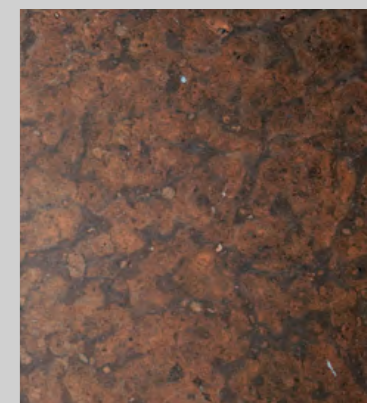

Monarch rot Uni 6
Monarch red

Danubia braun Uni 7
Danubia brown

Marmor Referenzen

Marble references

Blockstufen sandgestrahlt
Block stairs sandblasted

Casinothotel Velden am Wörthersee
Casino Hotel Velden / Wörthersee