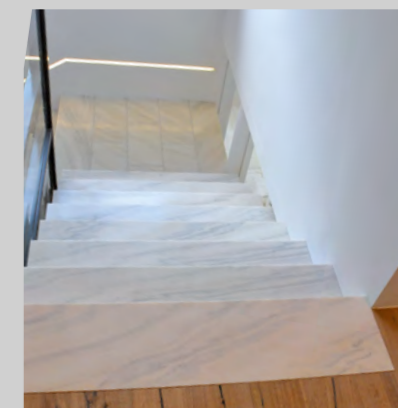

Naturstein und Unikaholz
Naturalstone and Unikaholz